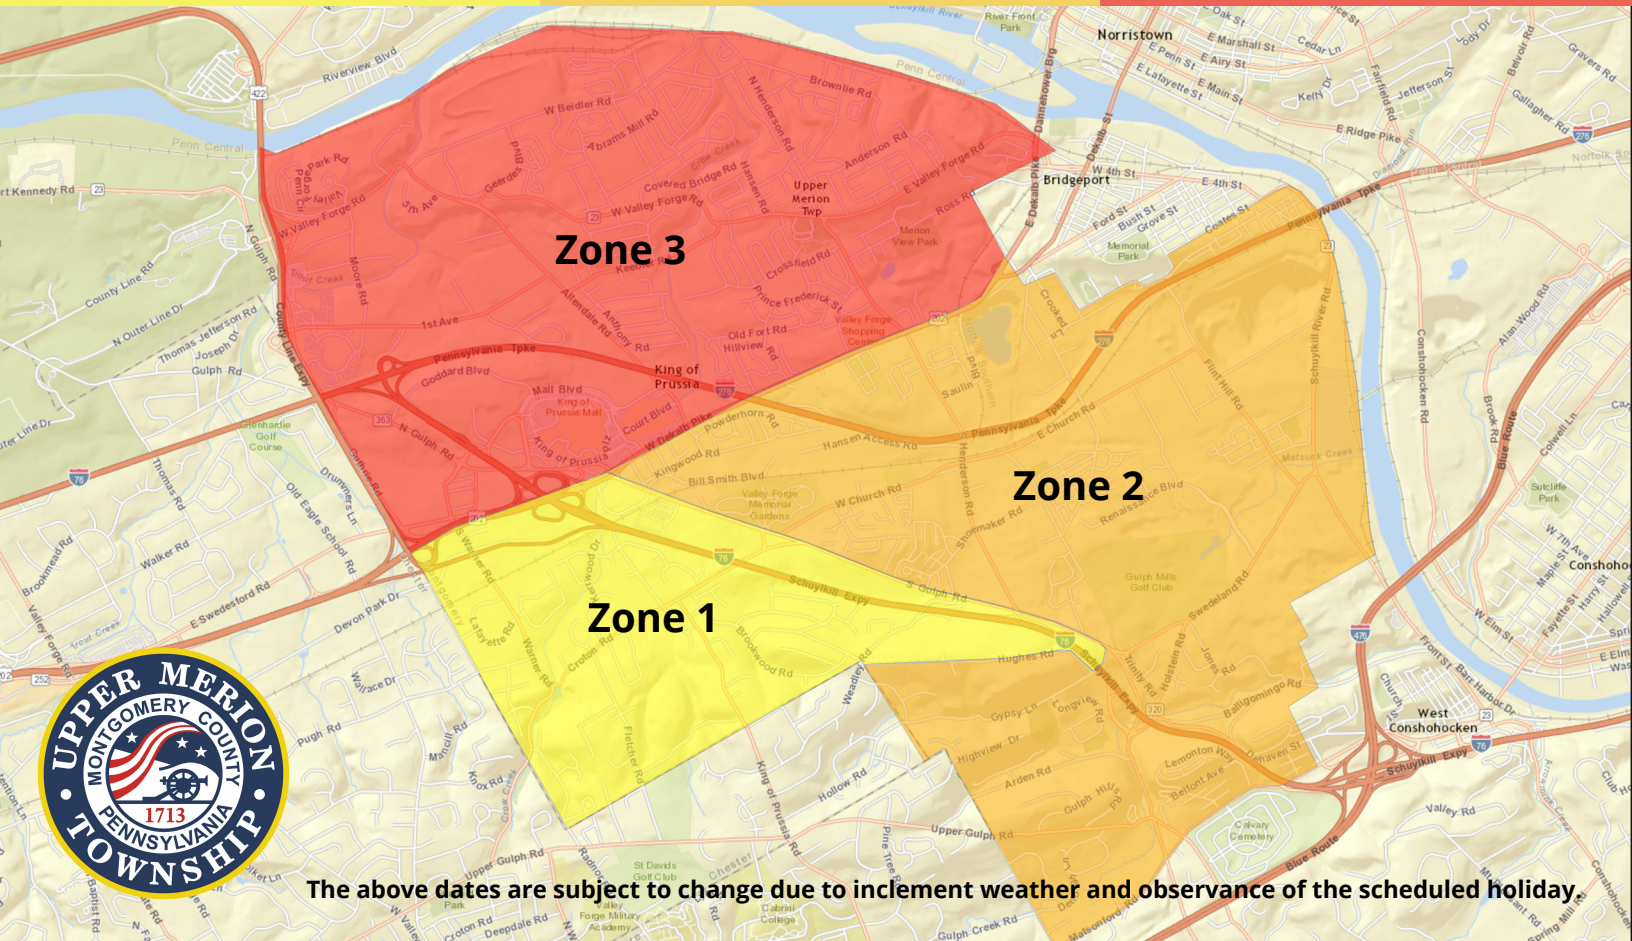

## Zone 1

The weeks of October 30 & November 20

Neighborhoods bounded by: DeKalb Pike, South Gulph Road to Hughes Road, Hughes Road and the Township boundary (at Tredyffrin boundary).

- Alderbrook
- Bob White Farms
- Bob White Timbers
- Colonial Village
- Hughes Road
- Merion Hills
- Mount Pleasant
- Smith Farms
- South Gulph Road (North of Hughes Road)
- Valley Forge Estates
- Wayne Woods
- Waynefield

## Zone 2

The weeks of November 6 & December 4

Neighborhoods bounded by: South Gulph Road, Hughes Road, DeKalb Pike, and the boundaries of Bridgeport, Plymouth, West Conshohocken, Lower Merion and Radnor.

- Copper Mill Station
- Executive Estates
- Gulph Mills
- Gulph Terrace
- Hughes Park
- King Manor
- Limehouse
- Rampart Ridge
- Rebel Hill
- School Side Manor Henderson Park
- South Gulph Road (South of Hughes Road)
- Swedeland
- Swedesburg
- Union Hill
- Valley Forge Acres
- Valley Forge Homes

## Zone 3

The weeks of November 13 & December 11

Neighborhoods bounded by: Route 422, DeKalb Pike and the boundaries of Bridgeport and Lower Providence .

- Beidler Knoll
- Belmont Terrace
- Brandywine Village
- Candlebrook
- Cannon Run East
- Cannon Run West
- Cinnamon Hill
- Crestwyck
- Dartmouth Hills
- Hidden Valley
- Hunter's Run
- Lafayette Park
- Lowell Hills
- Lower E. Valley Forge Road/Tabak Park
- Merion View
- Sweetbriar
- Valley Brooke
- Washington Park