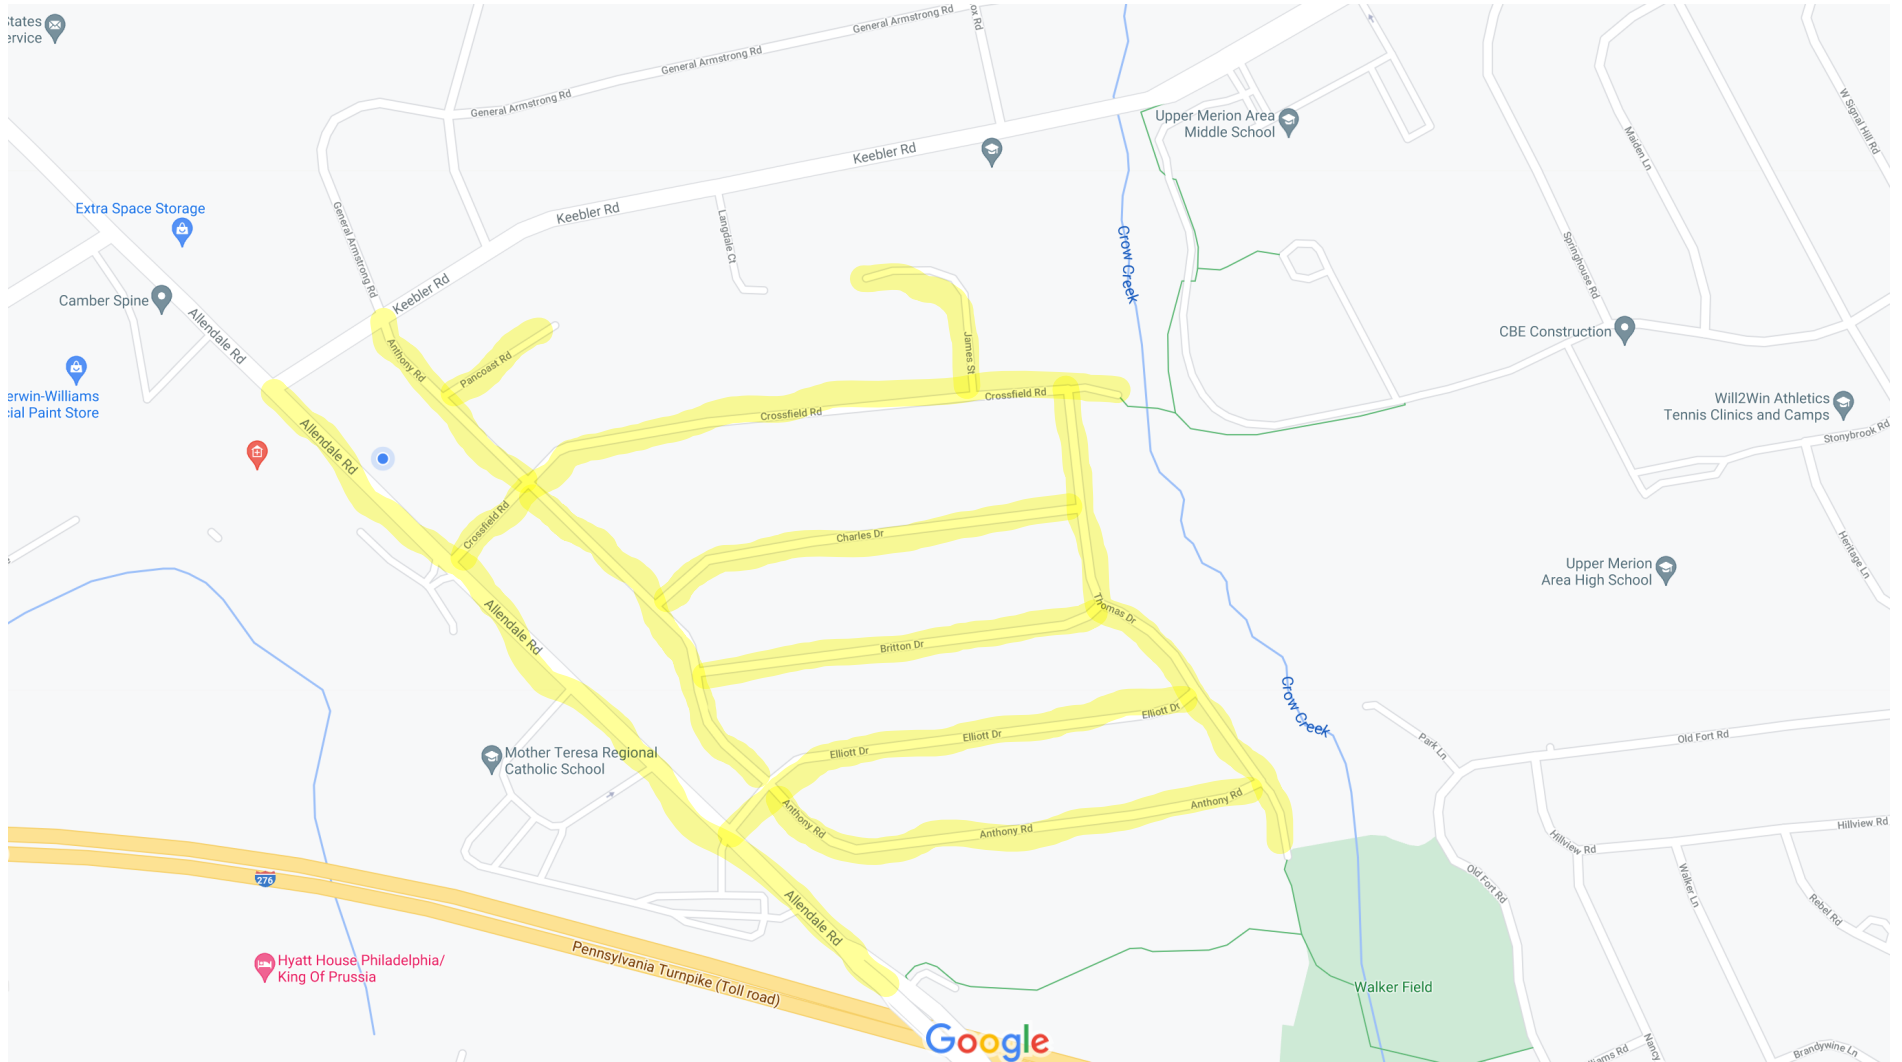

KING OF PRUSSIA - TARGET AREA 2

Map data ©2021 200 ft