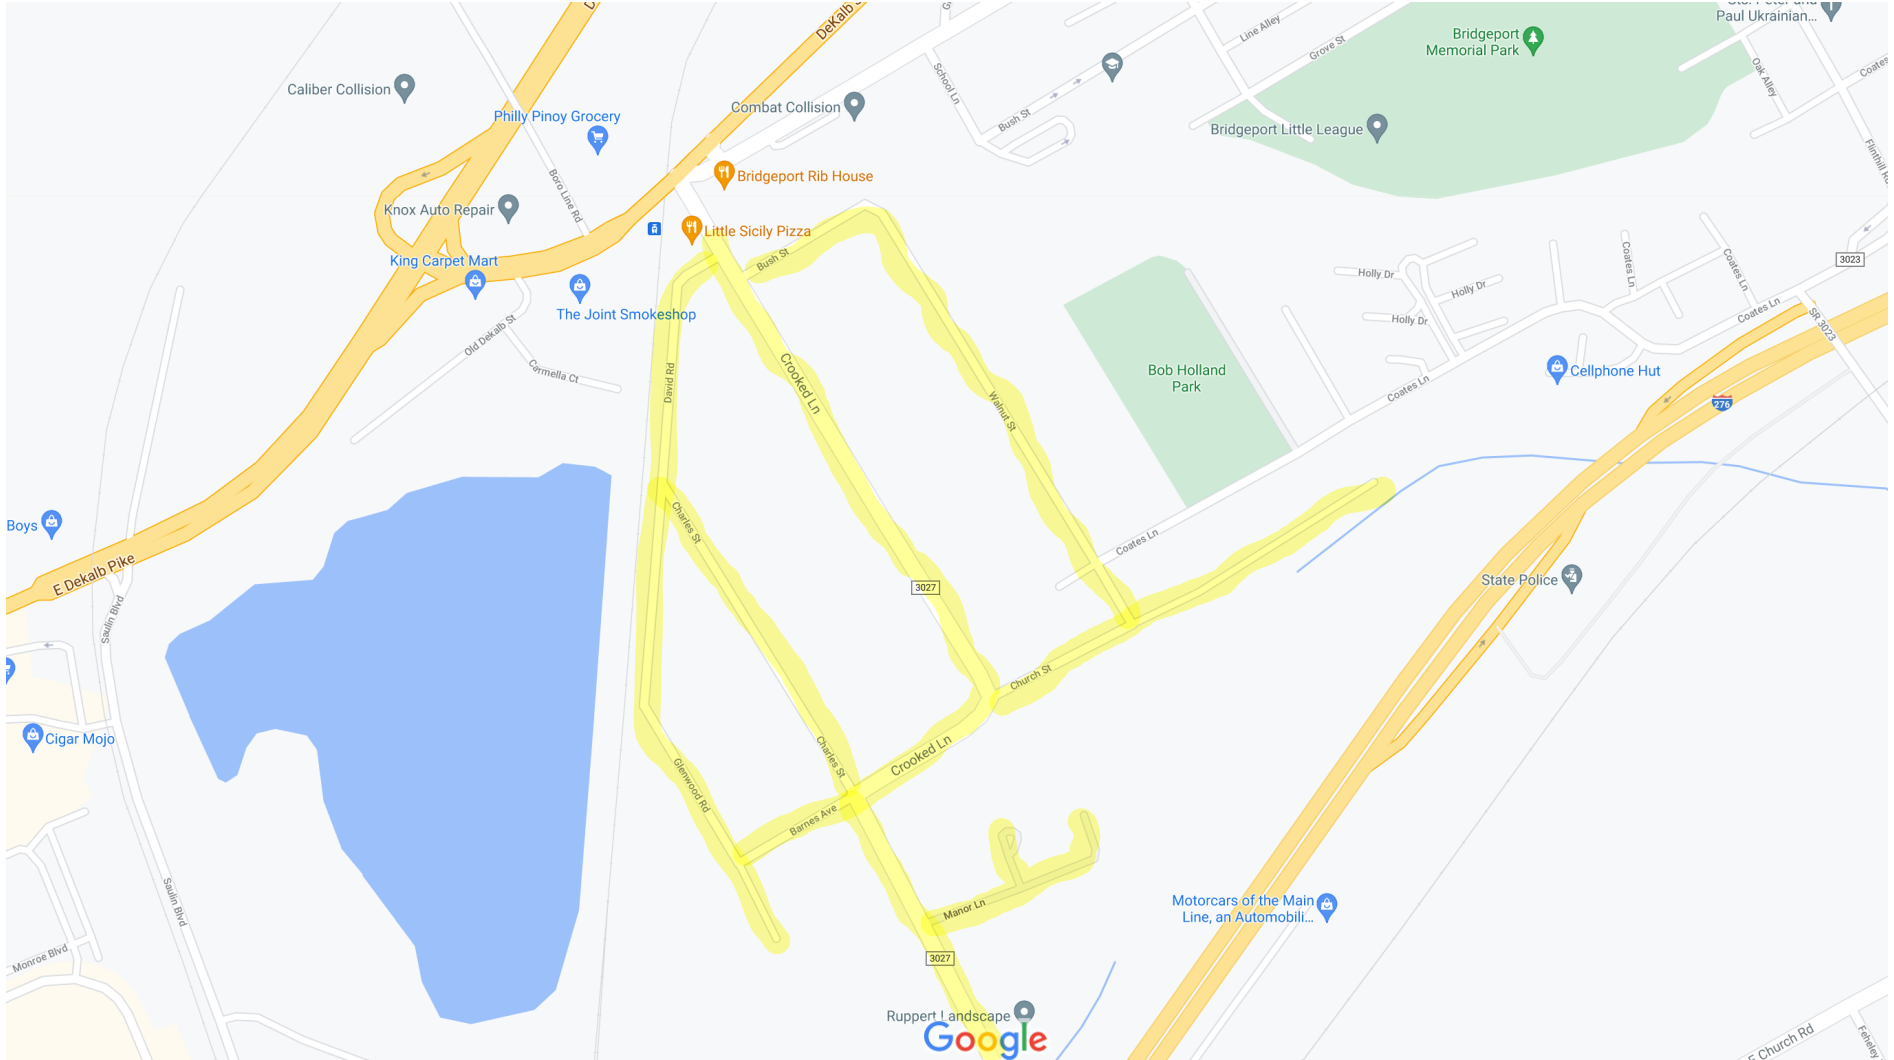

SWEDESBURG - TARGET AREA 2

Map data ©2021 200 ft